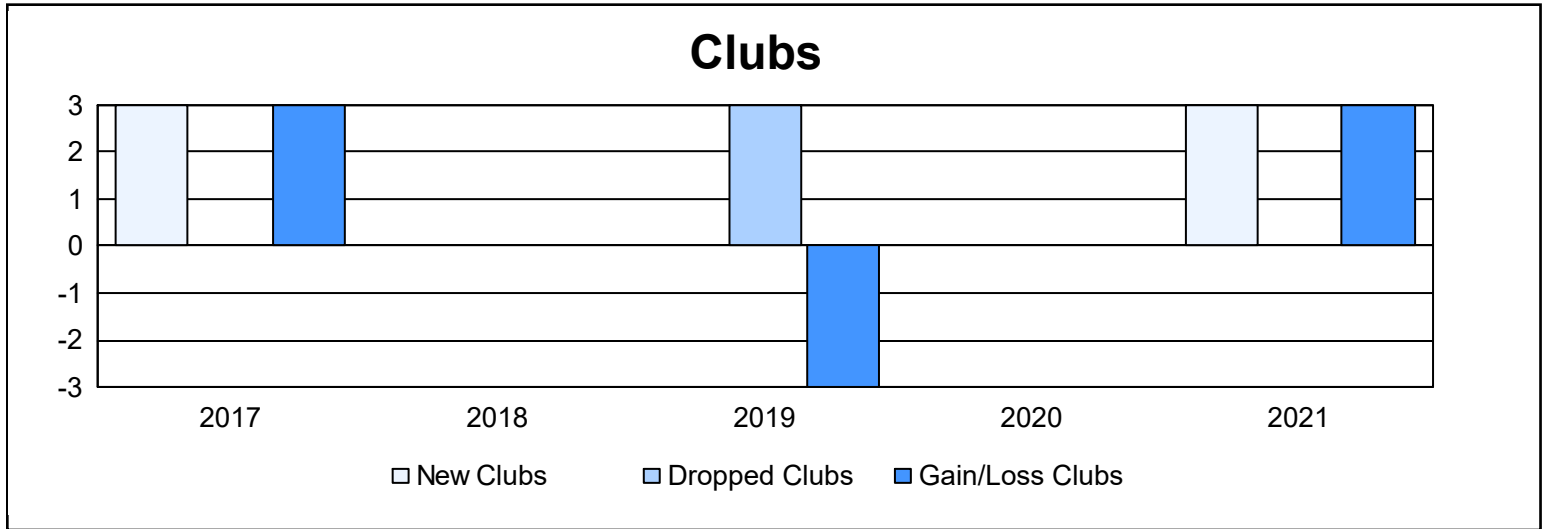

Year	New Clubs	Dropped Clubs	Gain/ Loss Clubs	New Members	Charter Members	Reinstate Members	Transfer Members	Total Member Added	Total Members Dropped	Gain/ Loss Members
2016-2017	3	0	3	101	71	4	12	188	133	55
2017-2018	0	0	0	128	7	4	15	154	216	-62
2018-2019	0	3	-3	115	3	5	20	143	184	-41
2019-2020	0	0	0	89	1	8	12	110	165	-55
2020-2021	3	0	3	42	27	13	4	86	126	-40
<b>Average</b>	<b>1</b>	<b>1</b>	<b>1</b>	<b>95</b>	<b>22</b>	<b>7</b>	<b>13</b>	<b>136</b>	<b>165</b>	<b>-29</b>

### Membership Composition June 2021 Cumulative