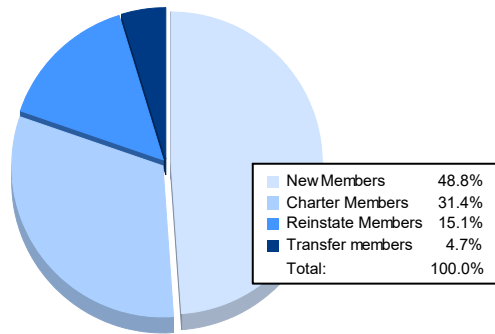

Year	New Clubs	Dropped Clubs	Gain/ Loss Clubs	New Members	Charter Members	Reinstate Members	Transfer Members	Total Member Added	Total Members Dropped	Gain/ Loss Members
2016-2017	3	0	3	101	71	4	12	188	133	55
2017-2018	0	0	0	128	7	4	15	154	216	-62
2018-2019	0	3	-3	115	3	5	20	143	184	-41
2019-2020	0	0	0	89	1	8	12	110	165	-55
2020-2021	3	0	3	42	27	13	4	86	126	-40
<b>Average</b>	<b>1</b>	<b>1</b>	<b>1</b>	<b>95</b>	<b>22</b>	<b>7</b>	<b>13</b>	<b>136</b>	<b>165</b>	<b>-29</b>

### Membership Composition June 2021 Cumulative

### Gender Composition June 2021 Cumulative