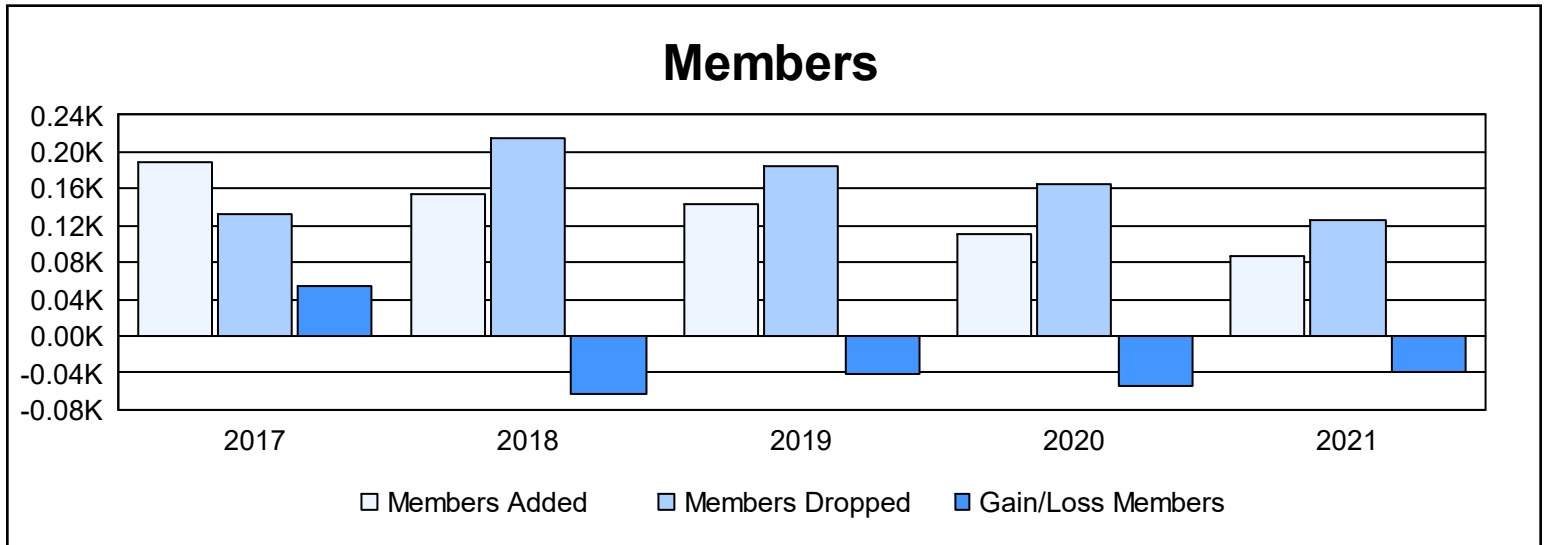

Year	New Clubs	Dropped Clubs	Gain/ Loss Clubs	New Members	Charter Members	Reinstate Members	Transfer Members	Total Member Added	Total Members Dropped	Gain/ Loss Members
2016-2017	3	0	3	101	71	4	12	188	133	55
2017-2018	0	0	0	128	7	4	15	154	216	-62
2018-2019	0	3	-3	115	3	5	20	143	184	-41
2019-2020	0	0	0	89	1	8	12	110	165	-55
2020-2021	3	0	3	42	27	13	4	86	126	-40
<b>Average</b>	<b>1</b>	<b>1</b>	<b>1</b>	<b>95</b>	<b>22</b>	<b>7</b>	<b>13</b>	<b>136</b>	<b>165</b>	<b>-29</b>

### Membership Composition June 2021 Cumulative